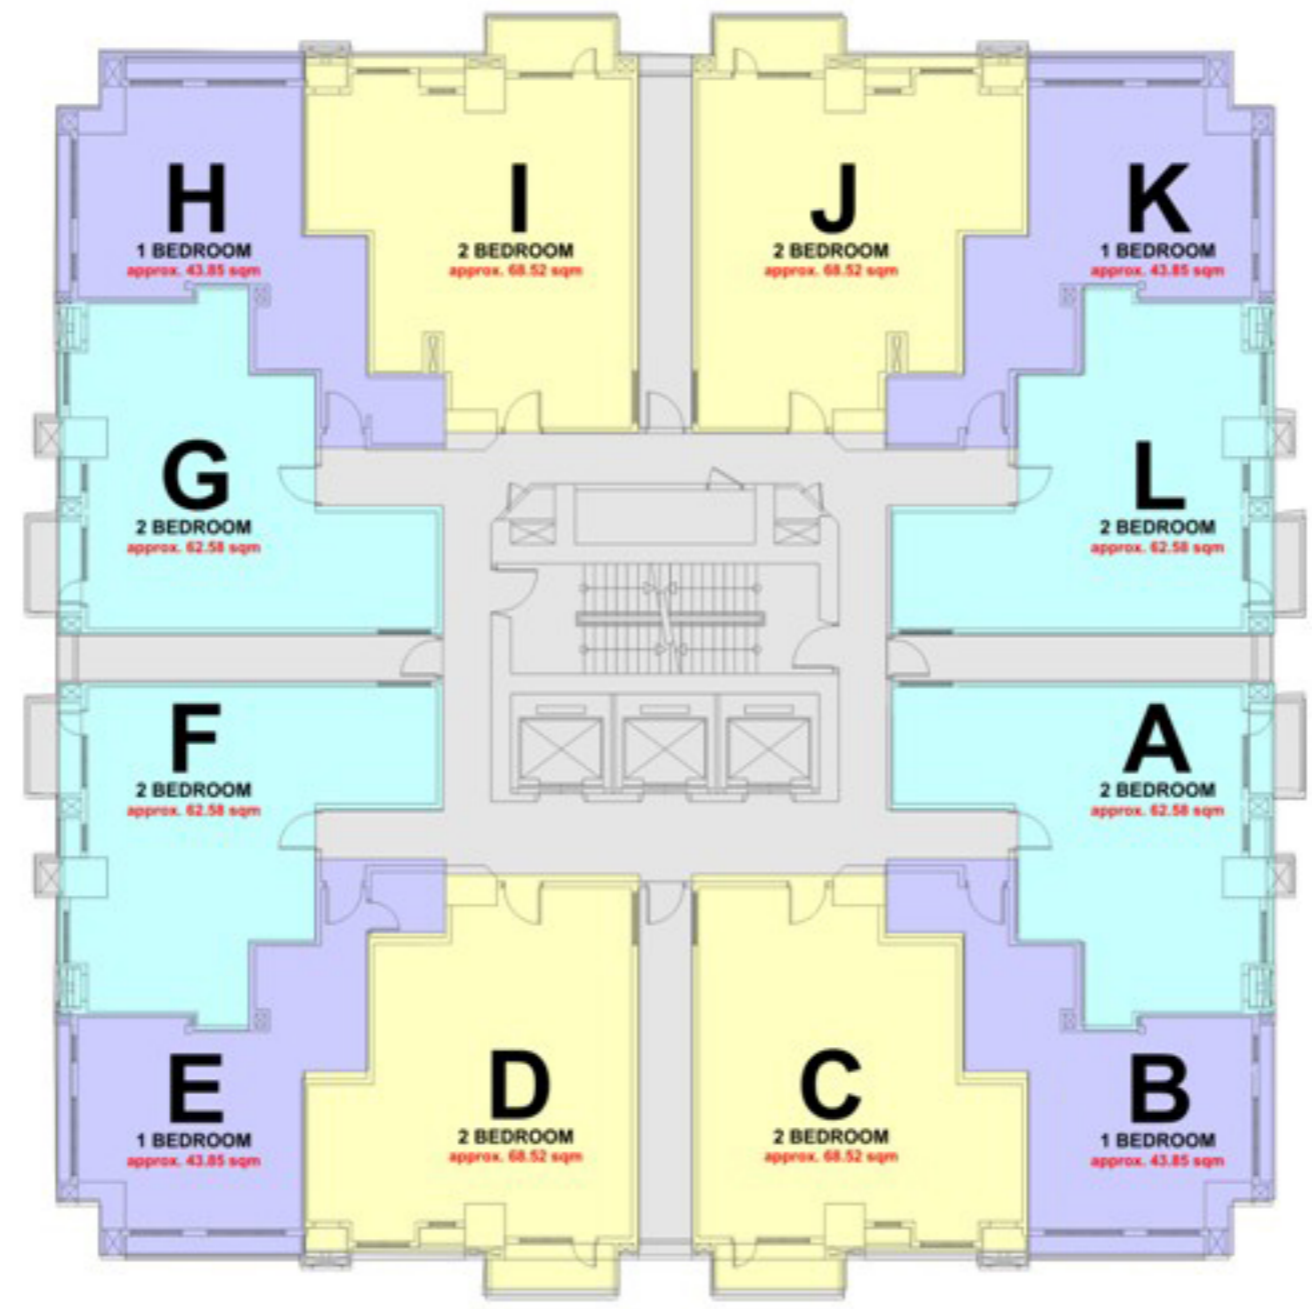

SHAW BLVD. VIEW

ORTIGAS VIEW

MANILA VIEW

EDSA / PIONEER VIEW

MAKATI CBD VIEW

BONIFACIO
GLOBAL CITY VIEW

SYCAMORE TYPICAL BLDG. PLAN

"Floor plans reflected as visuals are not to scale. Actual configurations and features may vary per unit. Please check with your seller the specifications of the particular unit you are interested on or purchasing."